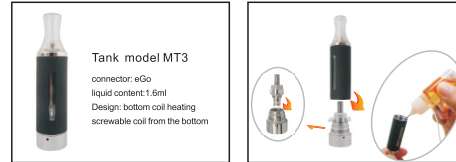

### This kit contains

- 2x MT3 Atomizer
- 2x ego lcd battery (650mah/900mah/1100mah)
- 1x usb charger
- 1x Manual
- 1x USB wall charger

※ We reserve the right to change components and functions of the e-cigarette, in order to improve the e-cigarette product without any notice to consumer.